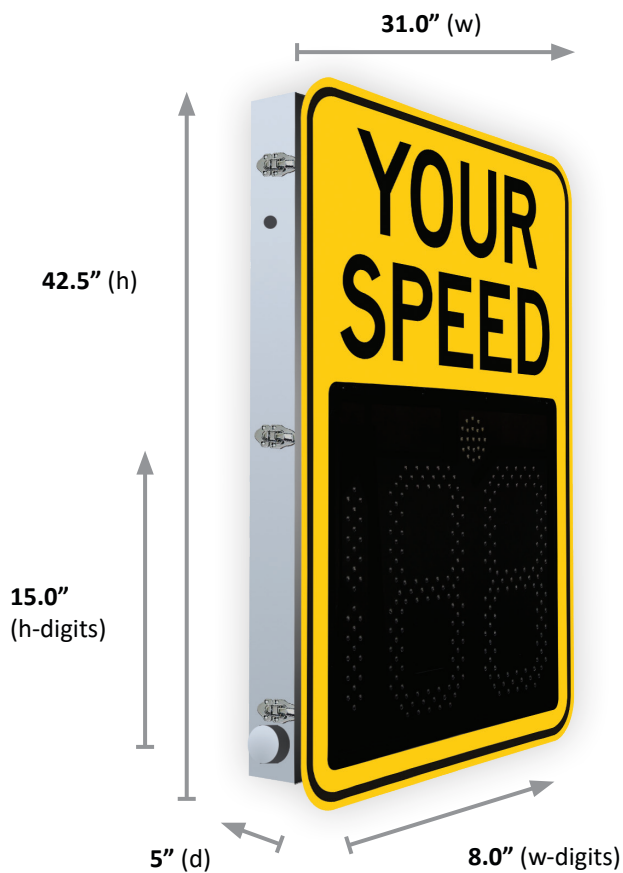

SafePace® 400 Your Speed Sign

The Traffic Logix® SafePace® 400 radar sign is a 2 or 3 digit speed sign with full size 15” digits.

The Traffic Logix® SafePace® 400 radar sign displays driver speeds in full size 15” digits. Available with a choice of 2 or 3-digit display, the SafePace 400 offers the flexibility of use even on streets where drivers may exceed 99 km/h. With advanced technology and a full range of features and options, the SafePace 400 will help you alert and slow drivers down, reducing accidents, and improving safety on your streets.

*Choice of faceplate colors available
Compact and Standard Faceplate Sizes Available*

400 Specifications

Digit Size	15”
Height	42.5”
Weight	53 lbs (AC Powered)
24/7, 365 Scheduling	✓
Data Collection	✓
Solar Compatibility	✓
Battery Operated	✓
Universal Mounting	x
Cloud Compatibility	✓
Trailer Compatibility	✓
Dolly Compatibility	x
Hitch Compatibility	x
Warranty	2 Years

Features

MUTCD compliant radar speed sign with static “Your Speed” text and 15” digits.

New sign face allows for choice of **2 or 3 digit speed display** for roads with higher speed limits.

Unique light enhancing, anti glare lens system provides **brilliant visibility** even in poor lighting.

Stealth mode allows the sign to collect baseline traffic data while speed display appears blank to motorists.

Feature	Specifications
Dimensions	
Digits	15.0"(h) x 8.0"(w), 112 LEDs per digit
Unit with "YOUR SPEED" sign mounted	Full size: 42.5"(h) x 31.0"(w) x 5.0"(d)
Sign Weight (includes "YOUR SPEED" sign (2 lbs) mounted)	
AC Powered	53 lbs
4 cell battery powered model	57 lbs
Solar powered model	57 lbs
General Specifications	
Operating Temperatures F (C):	-40° (-40°) to 185° (85°)
Speed Units	Miles Per Hour (mph) or Kilometers Per Hour (km/h)
Faceplate	Yellow or white high-Intensity prismatic reflective sheeting on the sign face with black colored text MUTCD approved colors and format